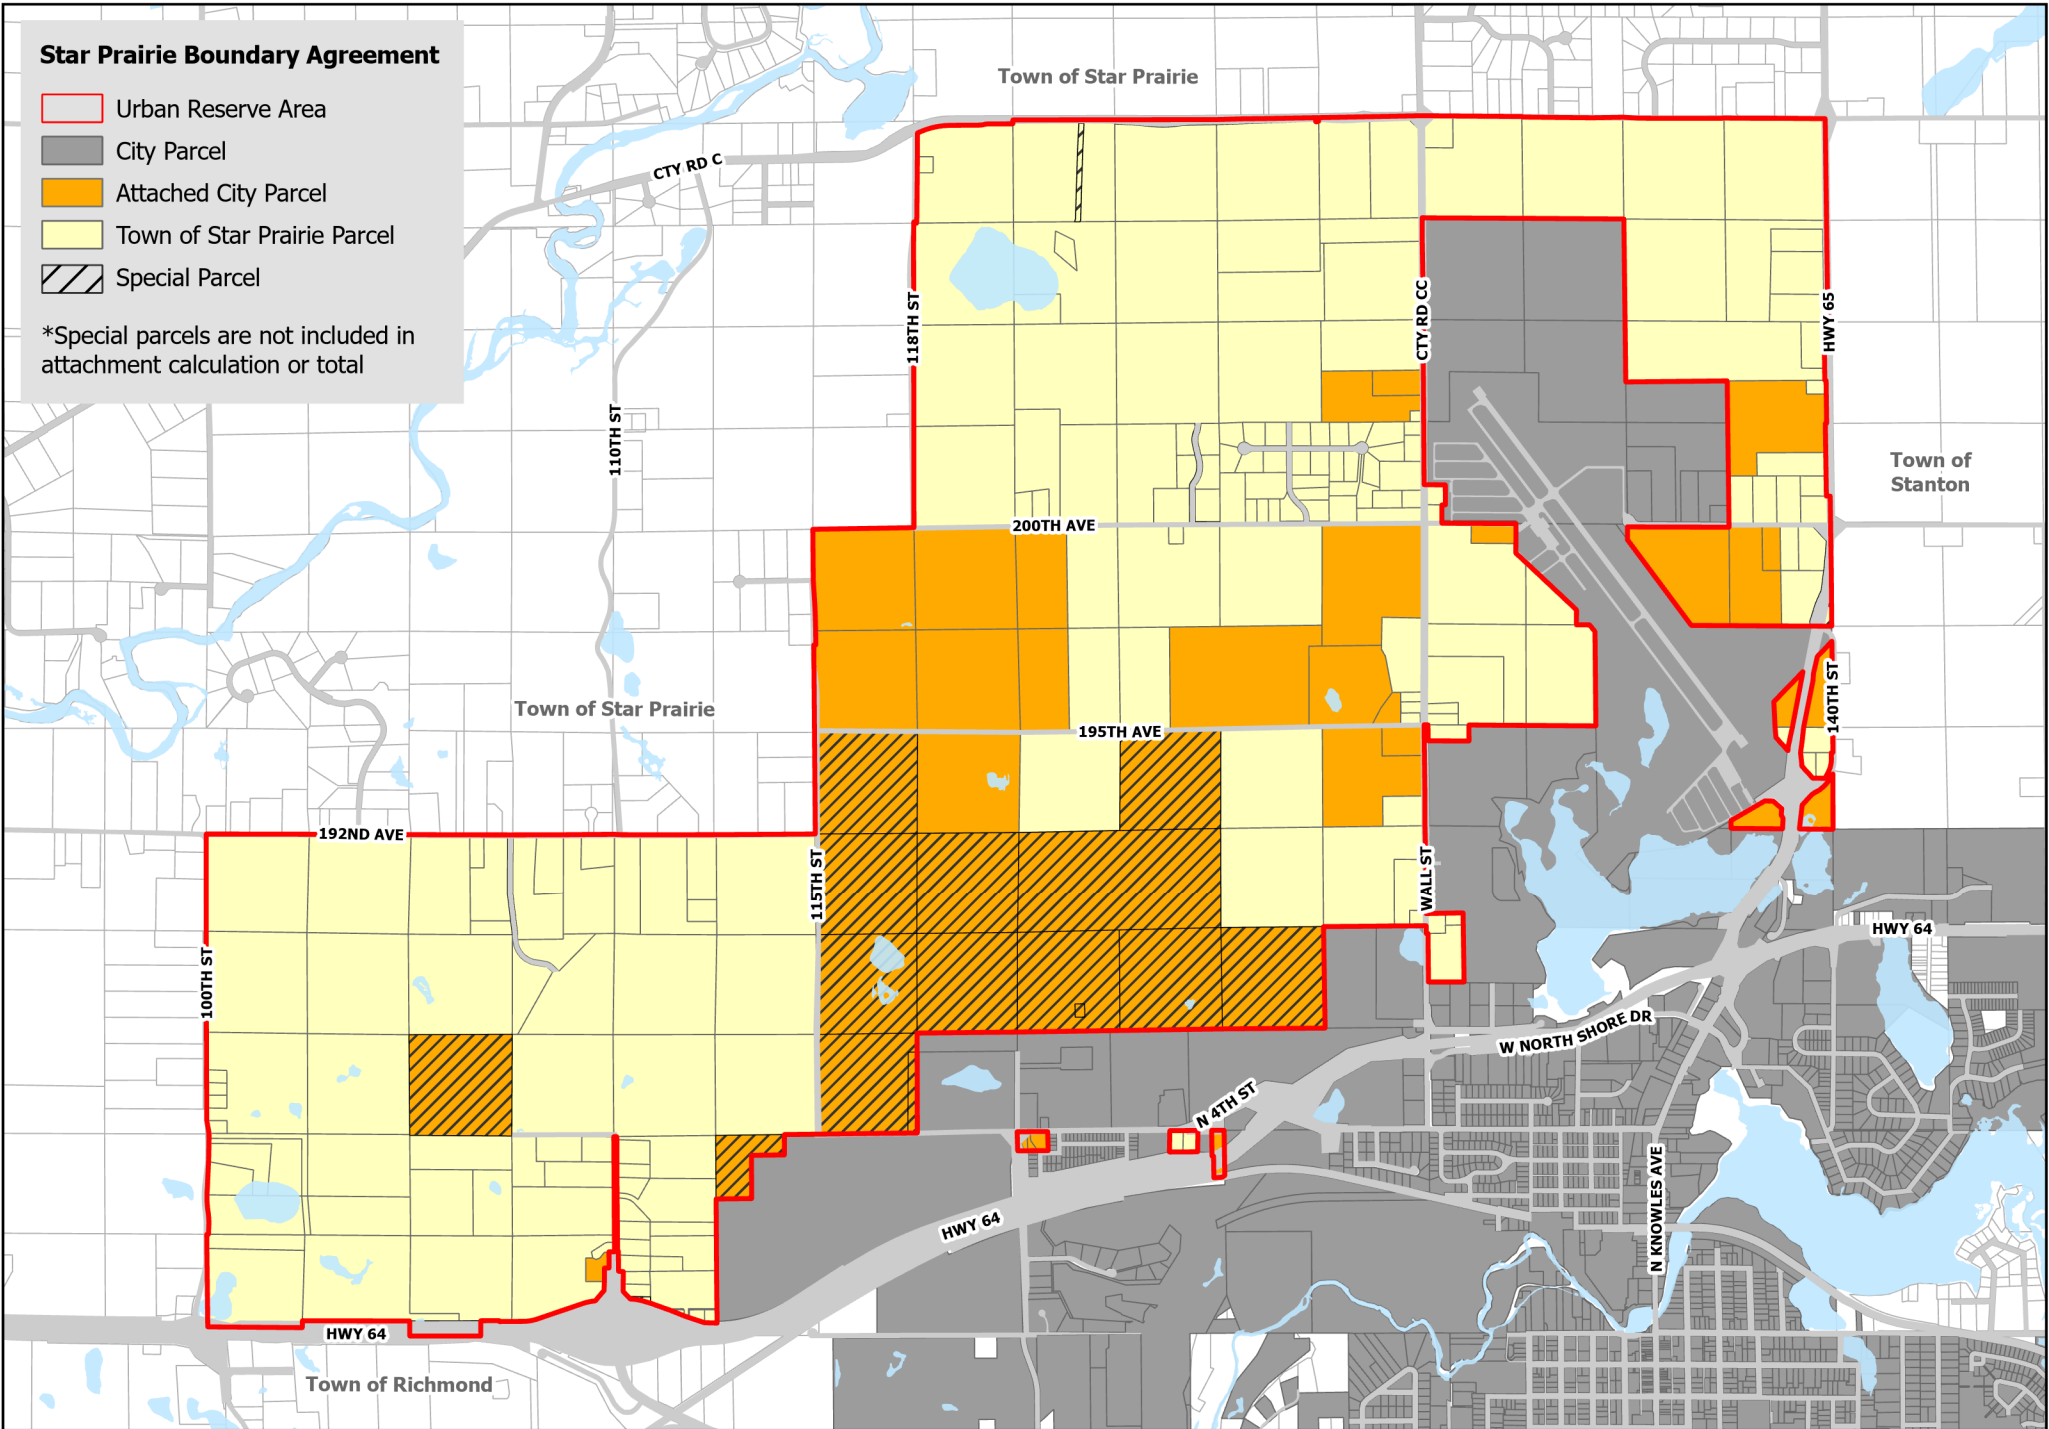

### Star Prairie Boundary Agreement

-  Urban Reserve Area
-  City Parcel
-  Attached City Parcel
-  Town of Star Prairie Parcel
-  Special Parcel

\*Special parcels are not included in attachment calculation or total

## STAR PRAIRIE BOUNDARY AGREEMENT

St. Croix County, WI

Date: September, 2024